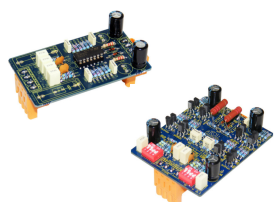

ST 200

2'200.00

Streamer / BURR-BROWN 1792 / Volume Fixe / Variable
2 Line RCA / 2 Optic / 2 Coax / 2 USB A / Bluetooth / RJ45 / Ethernet
Line Out RCA / Remote / App. Google Play & App Store

CD 200 *

1'800.00

CD Player / Drive TEAC / BURR-BROWN 1792 / 60VA
Outputs / RCA / Optic / Coax / Remote / Option : Carte DAC DC200

DR 200

1'450.00

Transport / Drive TEAC / 30VA / LVDS
Outputs / Optic / Coax / AES/EBU / Remote

SDA 200

3'200.00

Streamer / Amplifier / 2x 120W 8Ω / 660VA / BURR-BROWN 1792
2 Line RCA / 2 Optic / 2 Coax / 2 USB A / Bluetooth / RJ45 / Ethernet
Line Out RCA / Remote / App. Google Play & App Store

IN 200 *

1'800.00

Amplifier / 2x 120W 8Ω / 660VA / 5 Line RCA / Bypass
2 Line Out RCA / Remote / Option : Carte Phono & Carte DAC DA200

PH 200

1'200.00

Phono Box / MM / MC HI / MC LO / Capacity : 100 / 220 / 320 μF

Option *

P50 / Carte Phono MM

75.00

P100 / Carte Phono MM & MC

120.00

DC 200 / Optic / Coax / USB B

250.00

DA 200 / 2 Optic / 2 Coax / USB B / Bluetooth

390.00