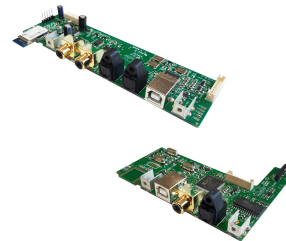

# ATOOLL

ELECTRONIQUE

3 ▶ 00:16

TIDAL

**Roady**  
Fat Freddy's Drop  
Based on a True Story  
766 kbps, 44.1 kHz, 16 bit, 2 ch  
Free Lossless Audio Codec (FLA...)

V: 11 ▶

05:05 of 07:10

ATOOLL Streamer

2 Line Out RCA / Option : Remote / Carte Phono &amp; Carte DAC DA200

**Option \*****P50** / Carte Phono MM**75.00****P100** / Carte Phono MM & MC**120.00****DC 200** / Optic / Coax / USB B**250.00****DA 200** / 2 Optic / 2 Coax / USB B / Bluetooth**390.00****Remote** / Universal**50.00**

## SERIE MINI

Silver / Black

**MS 120****1'300.00**

Streamer / BURR-BROWN 1794 / Volume Fixe / Variable

2 Line RCA / 2 Optic / 2 Coax / 2 USB A / Bluetooth / RJ45 / Ethernet

Line Out RCA / Remote / App. Google Play &amp; App Store