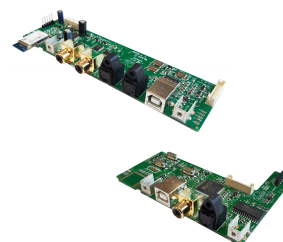

P50 / Carte Phono MM

75.00

P100 / Carte Phono MM & MC

120.00

DC 200 / Optic / Coax / USB B

250.00

DA 200 / 2 Optic / 2 Coax / USB B / Bluetooth

390.00