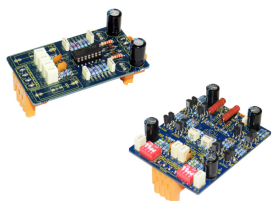

Option *

P50 / Carte Phono MM

75.00

P100 / Carte Phono MM & MC

120.00

Color : Silver / Black

Price CHF : 8.1% VAT included

All other **Atoll Electronique** models are available, but only to order. Price and delivery times for each reference.
Subject to modifications, **June 2024**.